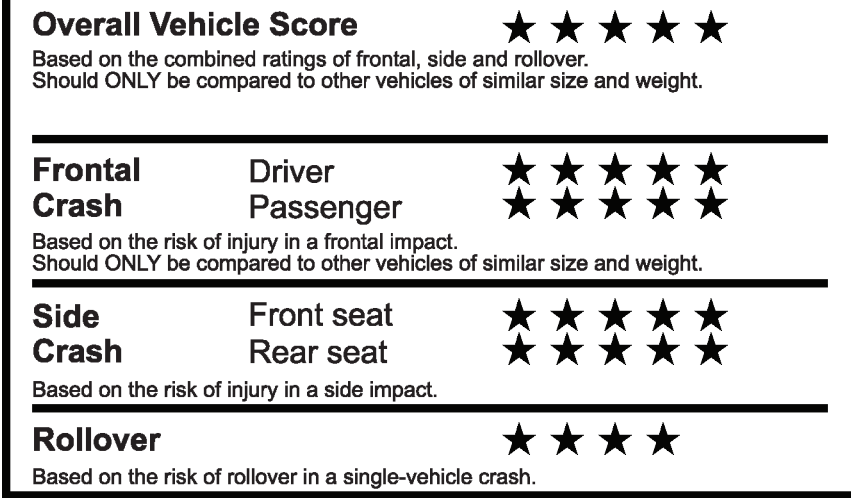

GOVERNMENT 5-STAR SAFETY RATINGS

Star ratings range from 1 to 5 stars (★★★★★), with 5 being the highest. Source: National Highway Traffic Safety Administration (NHTSA). www.safercar.gov or 1-888-327-4236

THE LINCOLN WAY™ APP
Your Dashboard of Services & Features

1. Download the Lincoln Way app* and you can:
2. Remotely start, lock and unlock your vehicle
   - Locate your vehicle and check approximate fuel range
   - Receive vehicle health alerts

*Compatible with select smartphone platforms. Lincoln Connect service required (see App Terms for more information). Connected service and related feature functionality is subject to compatible AT&T-network availability. Evolving technology/cellular networks may affect functionality and availability, or continued provision of some features, prohibiting them from functioning. Message and data rates may apply. See your local Lincoln website for our privacy policy.

Lincoln Protect™

Insist on Lincoln Protect! The only extended service plan fully backed by Lincoln and honored at every Lincoln dealership in the U.S., Canada and Mexico. See your Lincoln dealer or visit www.LincolnOwner.com

WARNING: Operating, servicing and maintaining a passenger vehicle, pickup truck, van, or off-road vehicle can expose you to chemicals including engine exhaust, carbon monoxide, phthalates, and lead, which are known to the State of California to cause cancer and birth defects or other reproductive harm. To minimize exposure, avoid breathing exhaust, do not idle the engine except as necessary, service your vehicle in a well-ventilated area and wear gloves or wash your hands frequently when servicing your vehicle. For more information go to www.P65Warnings.ca.gov/passenger-vehicle.

SCAN OR TEXT 1LL5608634 TO 59173

Msg & Data rates may apply. Text HELP for help

www.lincoln.com/help/privacy-terms/