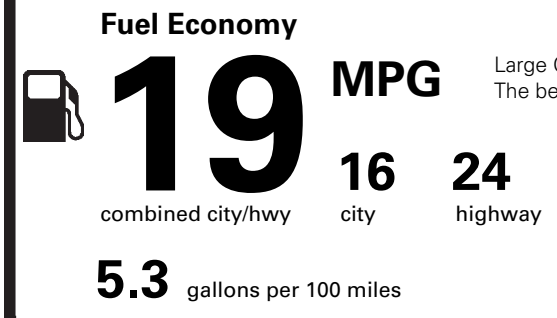

(MSRP)

PRICE INFORMATION

BASE PRICE	\$48,305.00
TOTAL OPTIONS/OTHER	8,245.00
TOTAL VEHICLE & OPTIONS/OTHER	56,550.00
DESTINATION & DELIVERY	995.00

(MSRP)

This label is affixed pursuant to the Federal Automobile Information Disclosure Act. Gasoline, License, and Title Fees, State and Local taxes are not included. Dealer installed options or accessories are not included unless listed above.

LK061 N RD 2X 015 000721 10 06 20

EPA DOT Fuel Economy and Environment

Gasoline Vehicle

Large Cars range from 14 to 111 MPG. The best vehicle rates 136 MPGe.

You spend \$3,250 more in fuel costs over 5 years compared to the average new vehicle.

Annual fuel cost \$2,150

This vehicle emits 462 grams CO₂ per mile. The best emits 0 grams per mile (tailpipe only). Producing and distributing fuel also create emissions; learn more at fueleconomy.gov.