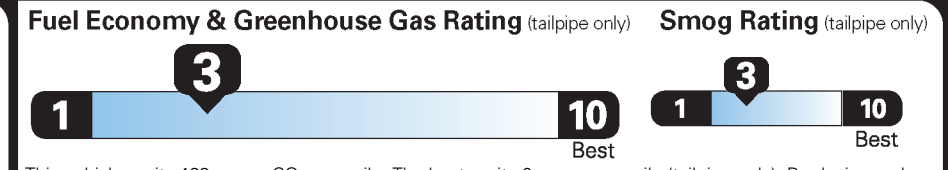

This vehicle emits 462 grams CO₂ per mile. The best emits 0 grams per mile (tailpipe only). Producing and distributing fuel also create emissions; learn more at fueleconomy.gov.

Actual results will vary for many reasons, including driving conditions and how you drive and maintain your vehicle. The average new vehicle gets 27 MPG and costs $7,500 to fuel over 5 years. Cost estimates are based on 15,000 miles per year at $2.70 per gallon. MPGe is miles per gasoline gallon equivalent. Vehicle emissions are a significant cause of climate change and smog.

fueleconomy.gov

Calculate personalized estimates and compare vehicles