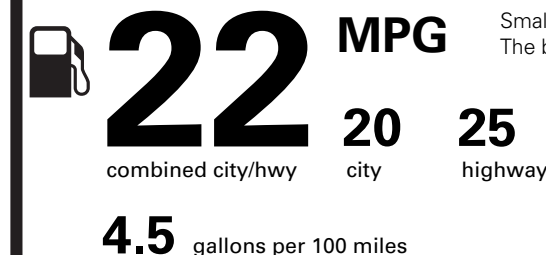

FUNCTIONAL

- CNCTD BLT-IN NAV(3-YR INC)
- CRUISE CONTROL
- ELECTRIC PWR ASST STEERING
- HILL START ASSIST
- INTELLIGENT ACCESS W/PUSH BUTTON START
- LANE-KEEPING SYSTEM
- LINCOLN CONNECT - 4G MODEM W/WIFI CAPABILITY
- REARVIEW CAMERA W/WASHER
- REMOTE START
- REVERSE SENSING SYSTEM
- SECURICODE™ KEYLESS KEYPAD
- SYNC@4 W/EVR & 13.2" SCR
- UNIVERSAL GARAGE DOOR OPEN

SAFETY/SECURITY

- ADVANCETRAC WITH RSC
- AIRBAGS-DUAL-STAGE FRONT
- AIRBAGS-SIDE IMPACT/SAFETY CANOPY SIDE AIR CURTAINS
- AUTO HIGH BEAMS
- BLIND SPOT DETECTION W/CTA
- PERIMETER ALARM
- PERSONAL SAFETY SYSTEM™
- PRE-COLLISION ASSIST W/AEB
- SOS POST CRASH SYSTEM
- TIRE PRESSURE MONITOR SYS

WARRANTY

- 4YR/50K MILE WARRANTY
- 4YR/50K PICKUPDELIVERY SVC
- 6YR/70K MI POWERTRAIN WARR

INCLUDED ON THIS VEHICLE

(MSRP)

EQUIPMENT GROUP 101A

2,065.00

- •18" PREM PAINTED ALUM WHEELS
- •245/60R18 A/S BSW TIRES

OPTIONAL EQUIPMENT/OTHER

- 2021 MODEL YEAR ICED MOCHA 695.00
- .245/60R18 A/S BSW TIRES NO CHARGE
- 50 STATE EMISSIONS 150.00
- 18" MINI SPARE WHEEL W/TIRE NO CHARGE
- FRONT LICENSE PLATE BRACKET NO CHARGE

PRICE INFORMATION

BASE PRICE	$45,000.00
TOTAL OPTIONS/OTHER	2,910.00
TOTAL VEHICLE & OPTIONS/OTHER	47,910.00
DESTINATION & DELIVERY	1,095.00
TOTAL BEFORE DISCOUNTS	49,005.00
EQUIPMENT GROUP SAVINGS	- 250.00

EPA DOT Fuel Economy and Environment

Gasoline Vehicle

Fuel Economy

You spend **$1,750**

more in fuel costs over 5 years compared to the average new vehicle.

Annual fuel cost **$1,850**